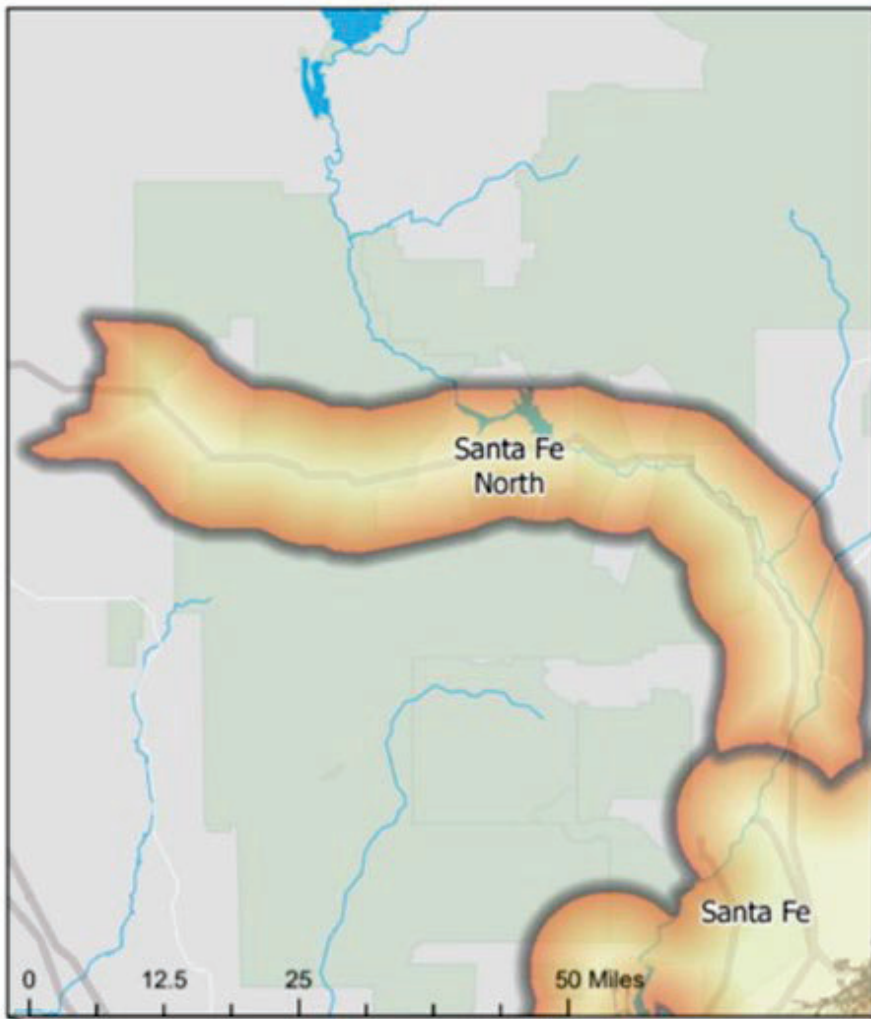

New Mexico Hazardous Fire Areas (HFAs)

Santa Fe North

Map Legend

Transmission within HFA

74.21 Miles

2.31% of System

Distribution within HFA

0 Miles

0% of System

NWS Fire Weather Zone

102

North Central Mts