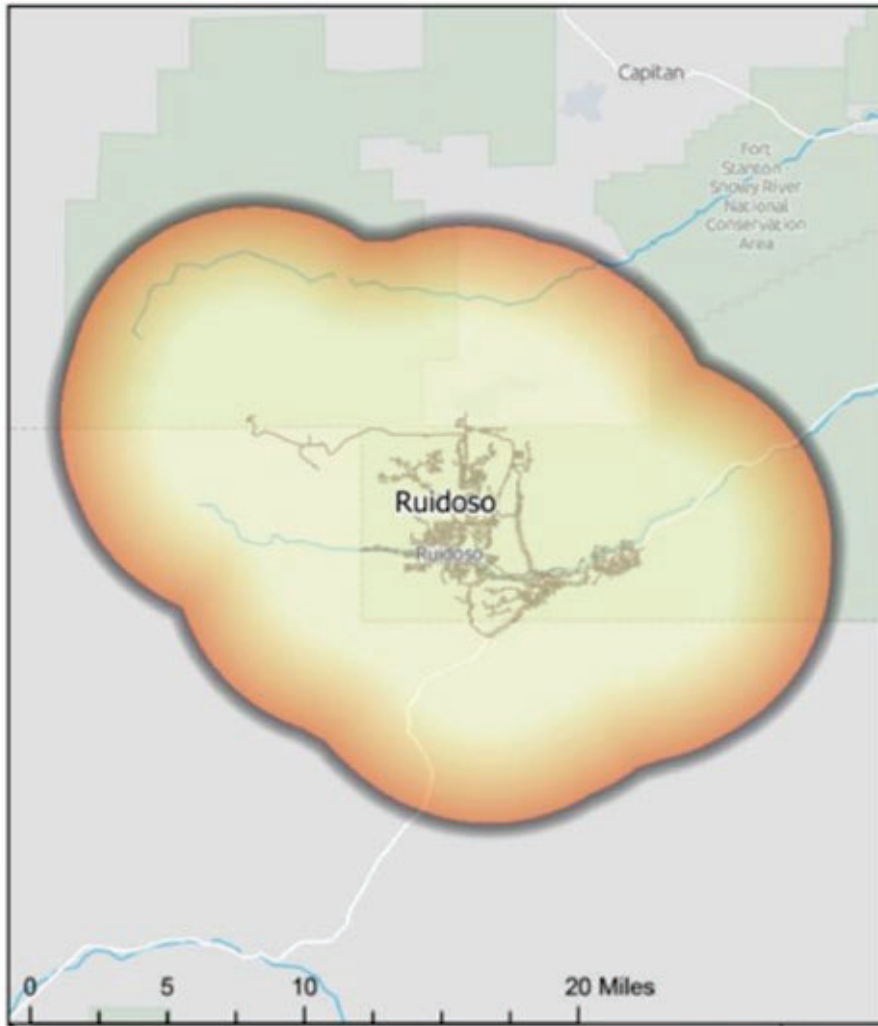

New Mexico Hazardous Fire Areas (HFAs)

Ruidoso

Map Legend

Transmission within HFA

5.4 Miles

0.17% of System

Distribution within HFA

176.16 Miles

3.01% of System

NWS Fire Weather Zone

113

Capitan and Sacramento Mts