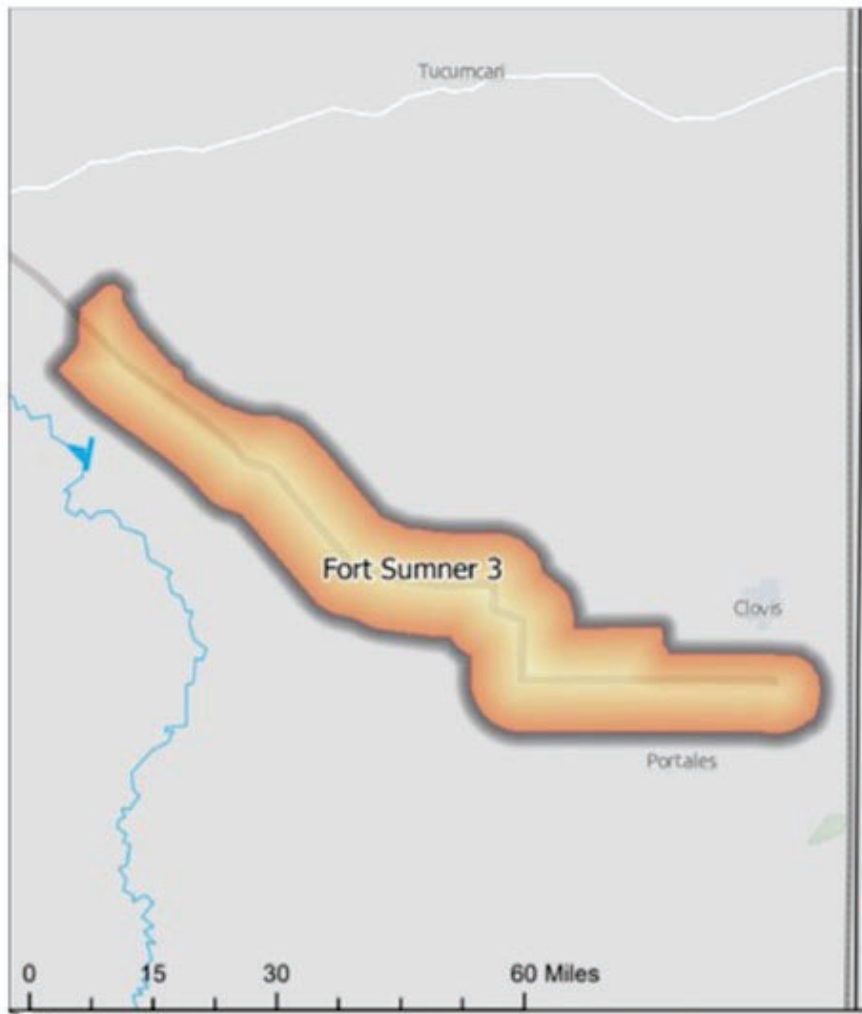

New Mexico Hazardous Fire Areas (HFAs)

Fort Sumner

Map Legend

- Transmission
- Distribution
- HFAs

Transmission within HFA

88.34 Miles

2.75% of System

Distribution within HFA

0 Miles

0% of System

NWS Fire Weather Zone

108

East Central Plains